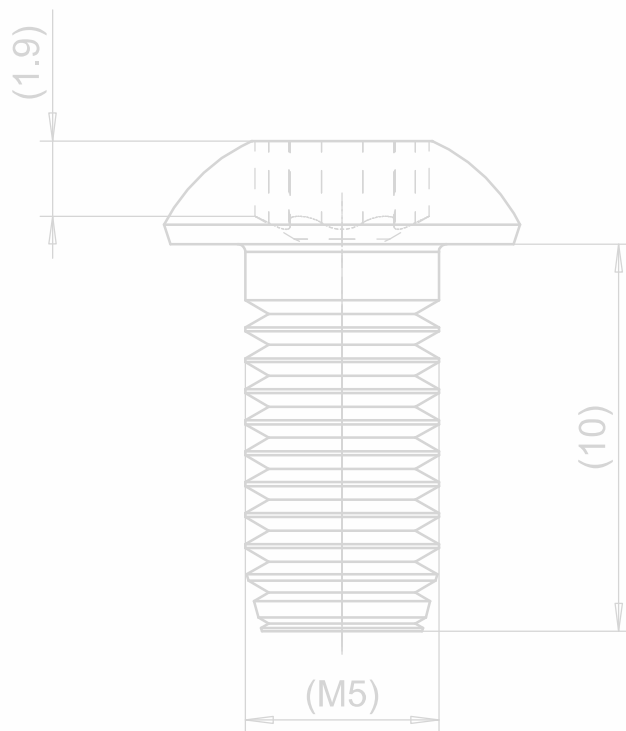

THIS DRAWING IS OUR PROPERTY, WITHOUT OUR CONSENT IT
MAY NOT BE USED, COPIED NOR BE LEFT TO A THIRD PARTY.

ISO7380 TX (TX25)
Screw M5x10-10.9 TX25

Weight

2.05605 g