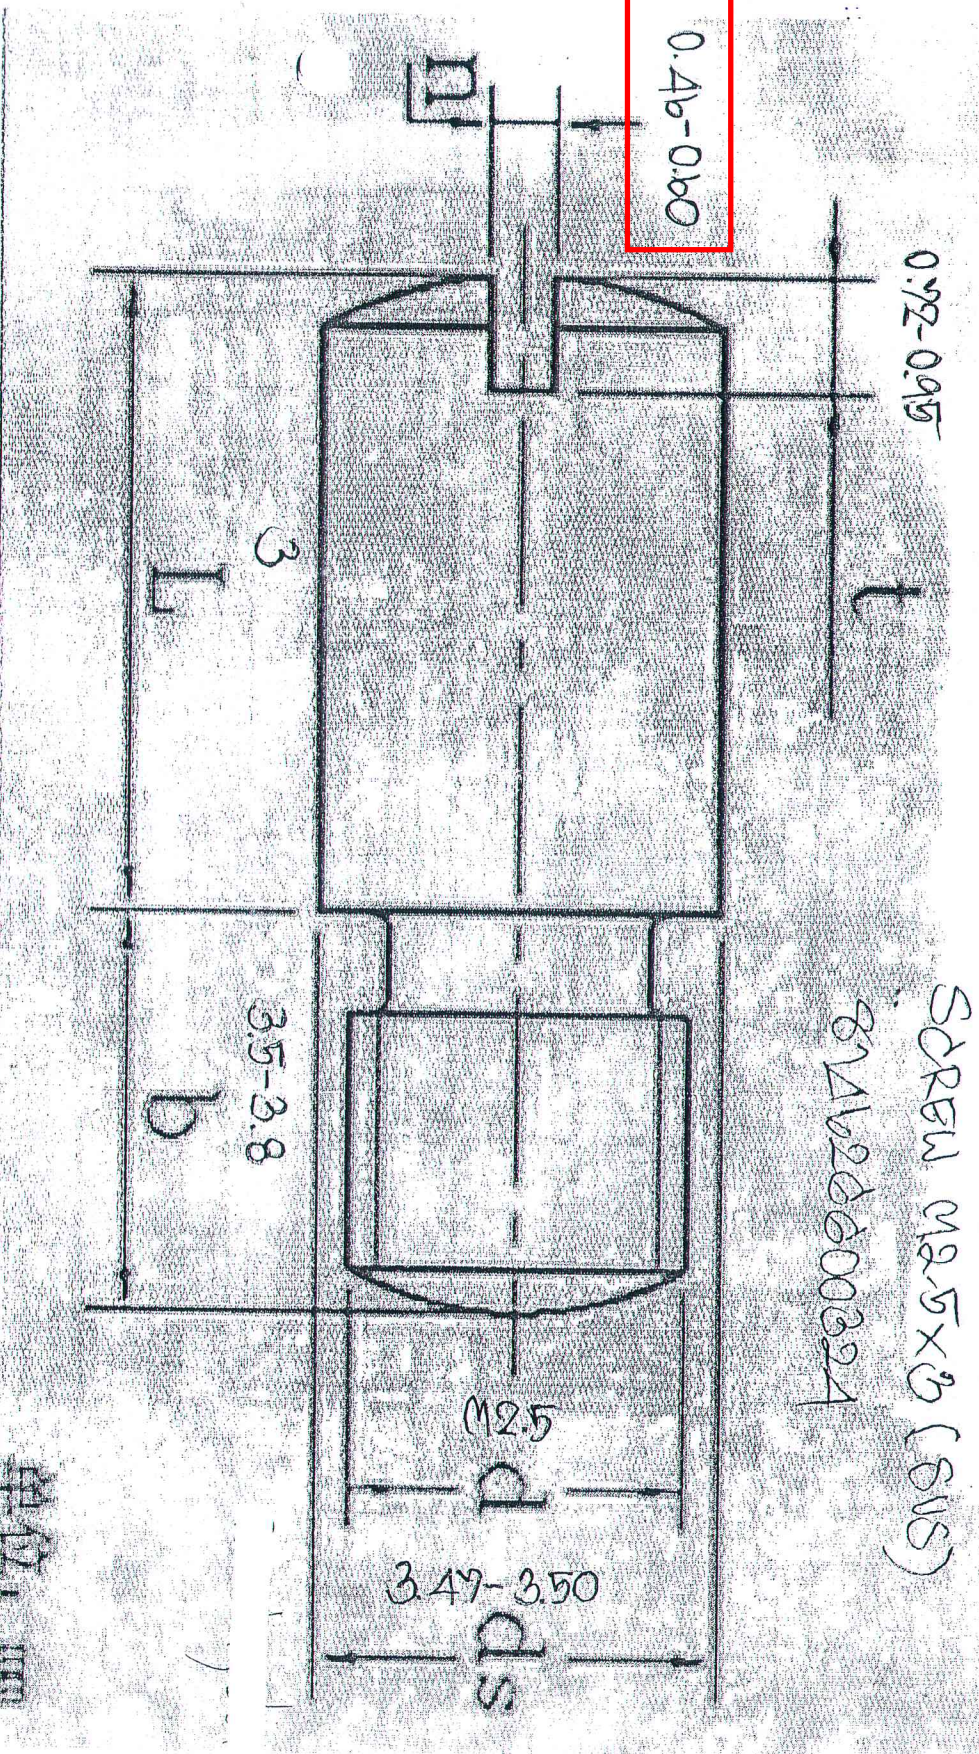

"EXTERNAL DOCUMENT"

3.0 JUN 2020

Tim Pore

Shoulder screw

"CONTROLLED DOCUMENT"

3.0 JUN 2020 (ENC)

0