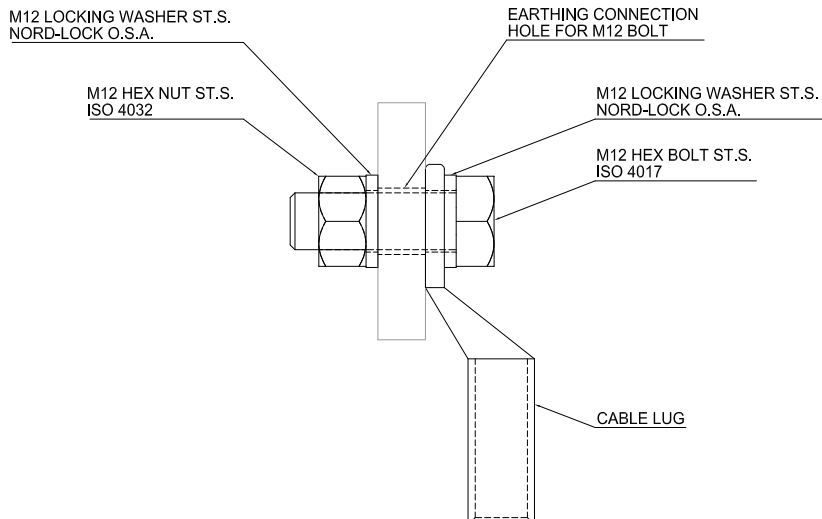

Attachment 2

Φ40mm x 40mm long Stainless Steel Earthing Boss

Φ30mm x 30mm long Stainless Steel Earthing Boss Earthing Connection

Bolted Earthing Connection