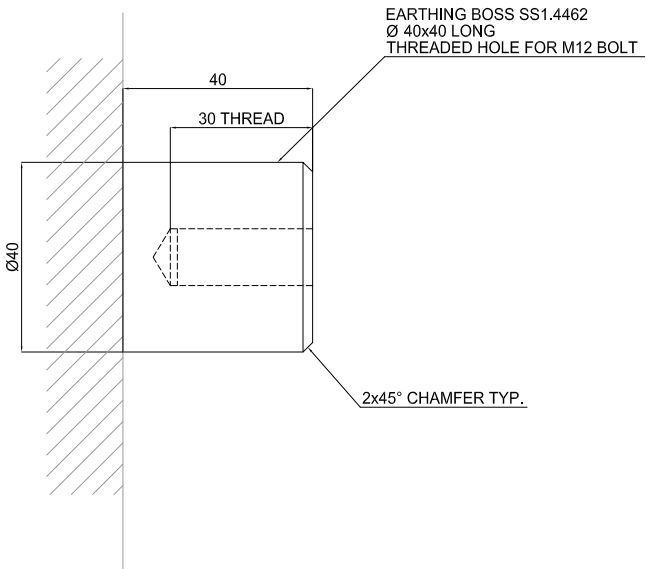

Attachment 2

Φ40mm x 40mm long Stainless Steel Earthing Boss

Φ30mm x 30mm long Stainless Steel Earthing Boss Earthing Connection

Bolted Earthing Connection