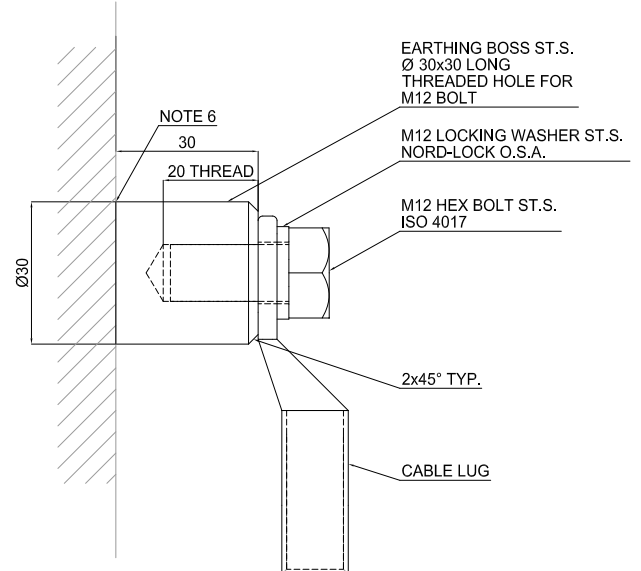

Attachment 2

Φ40mm x 40mm long Stainless Steel Earthing Boss

Φ30mm x 30mm long Stainless Steel Earthing Boss Earthing Connection

Bolted Earthing Connection