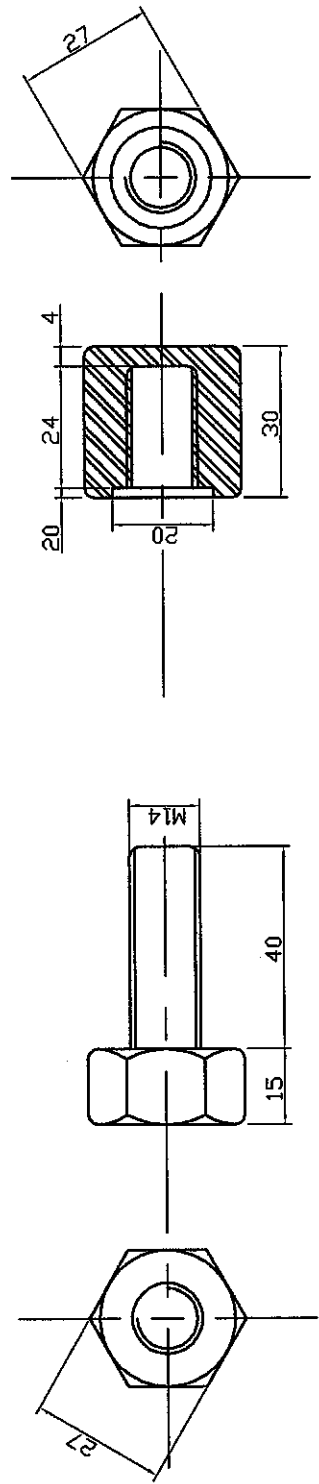

11.501

AGITATOR FOR REACTOR'S

MATERIAL HASTELLOY C22

REV	DESCRIPTION	APPR	DATE

DRAWN BY	SALEN 3/2007	TITLE

CHKD BY	APPR BY	SCALE	DWG/NO	ENG - ME - 685

*M/S HALEP*